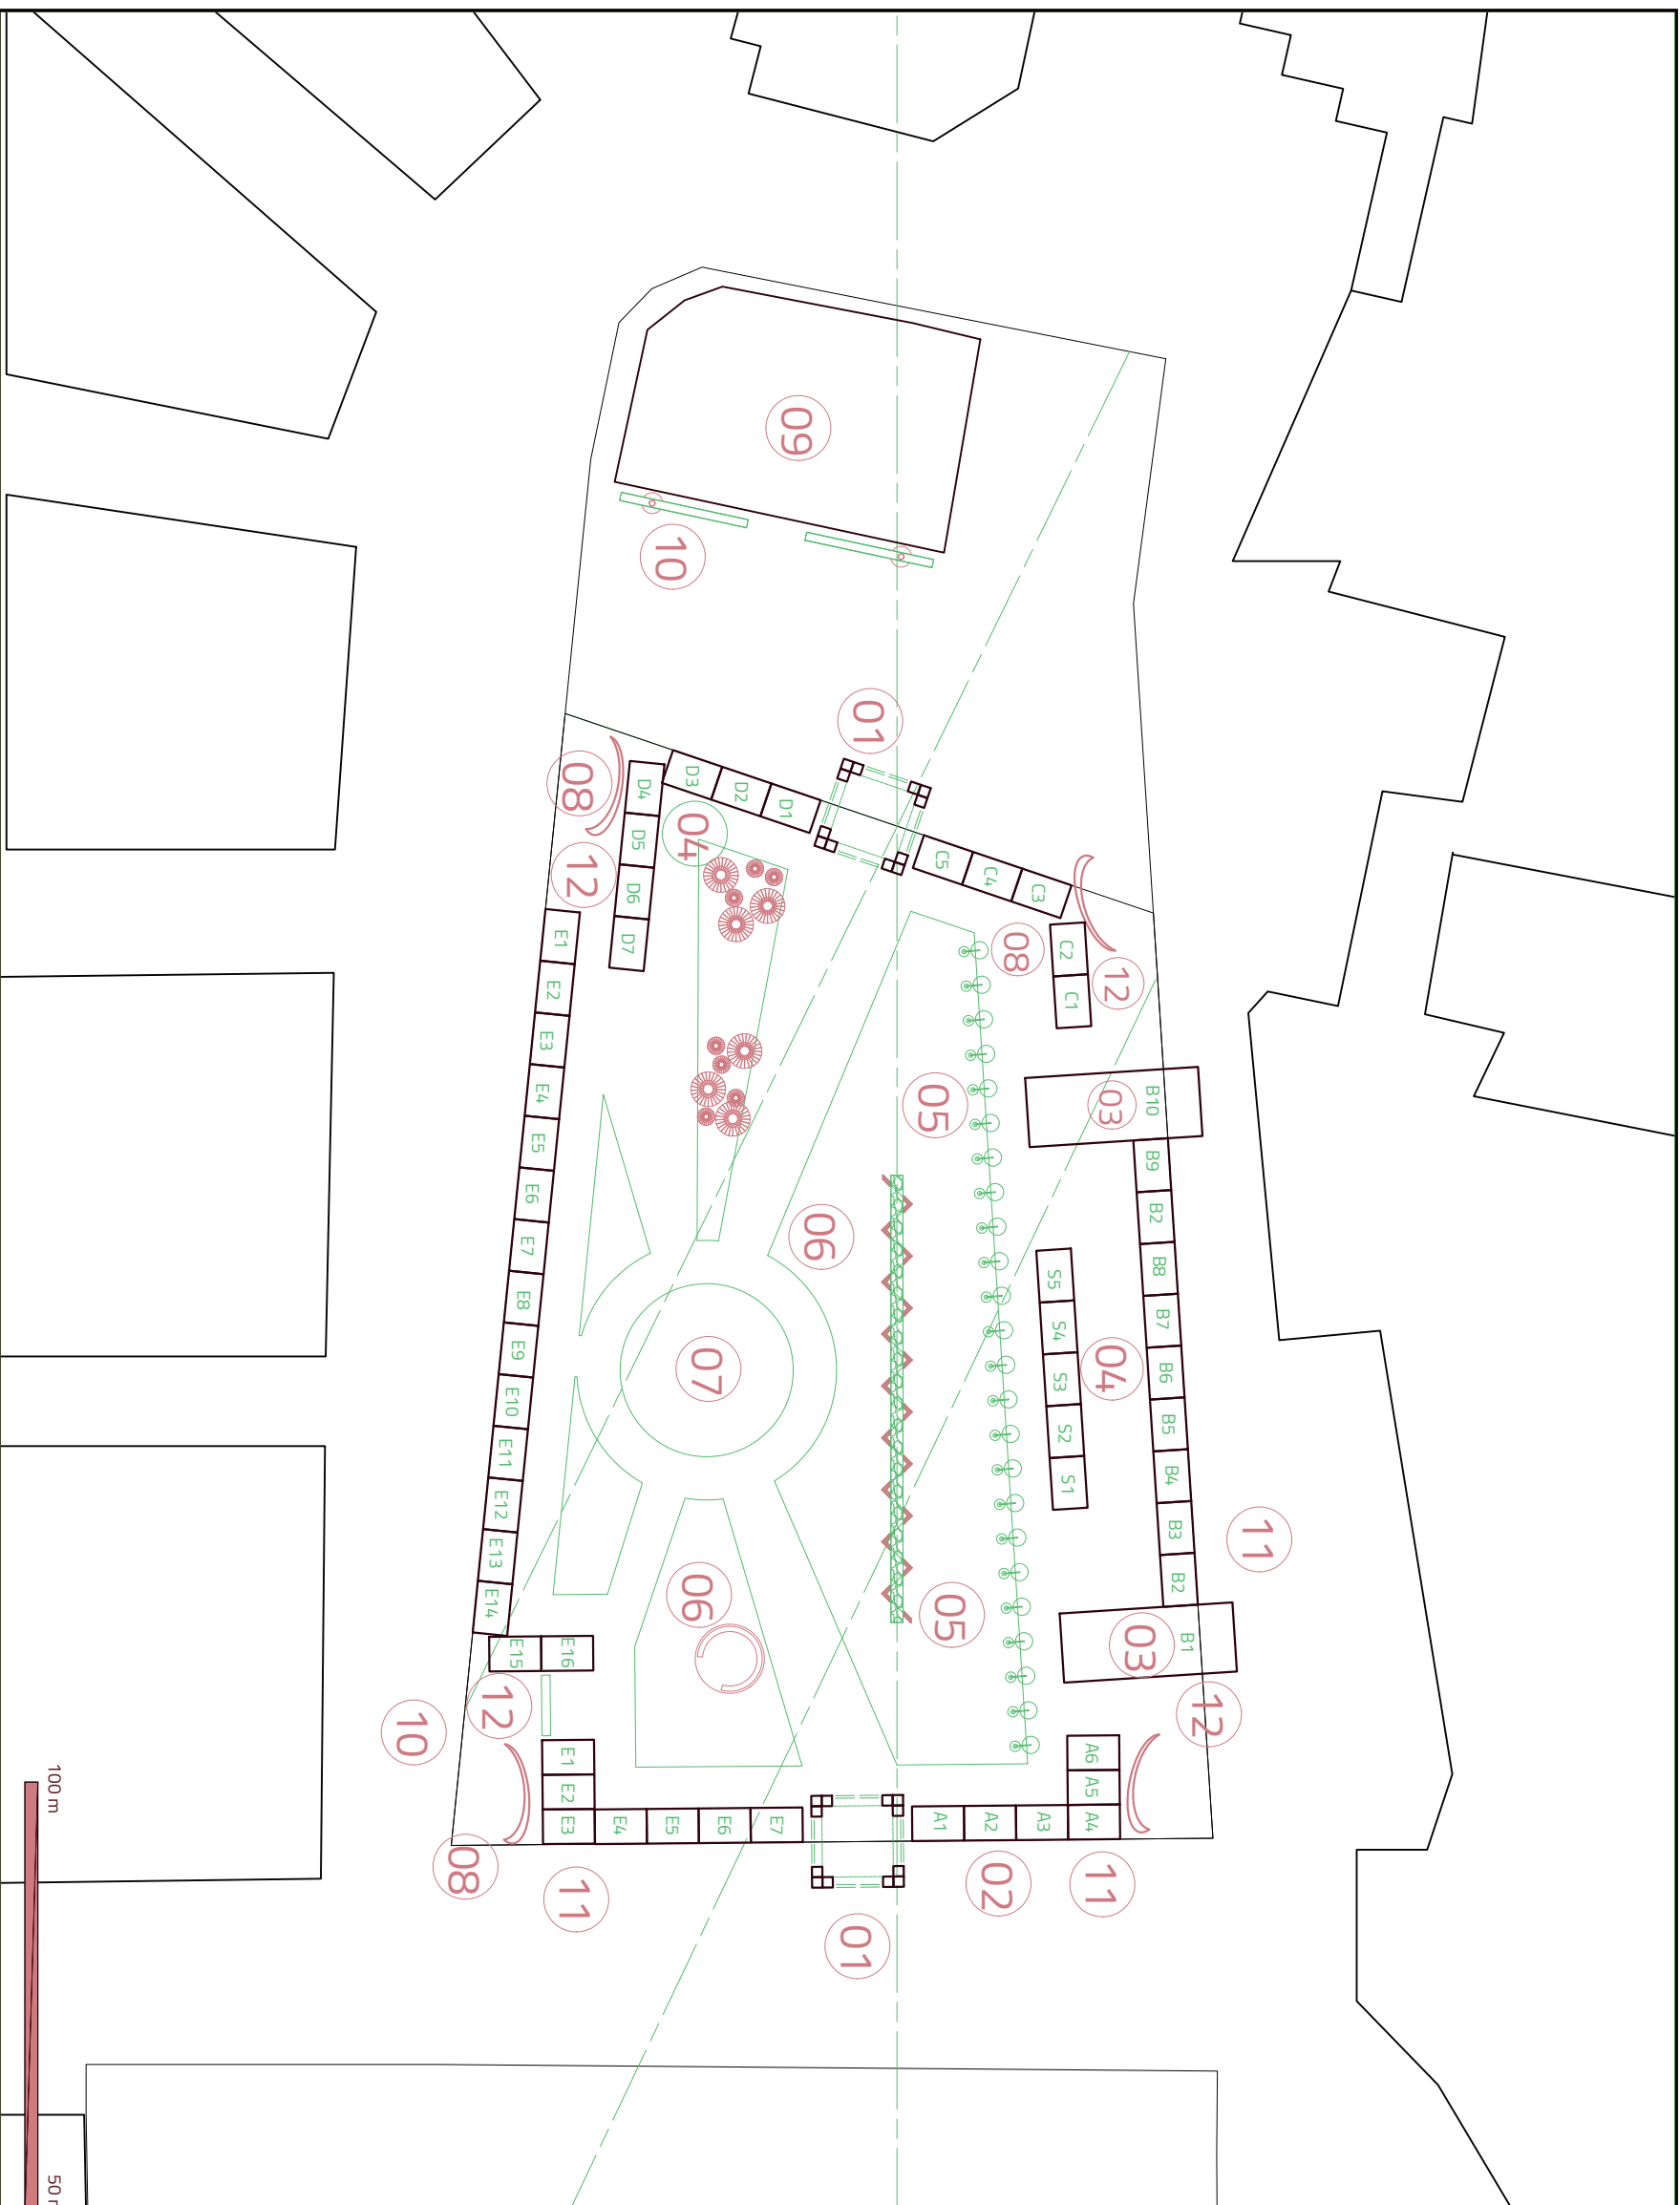

- 01 Main Entrance
- 02 Exhibition wings
- 03 Large exhibition pavilions
- 04 Cafes & Restaurants area
- 05 Children's play areas
- 06 Public Sessions
- 07 Main Artwork
- 08 Photography was possible
- 09 Fountain Landmark
- 10 Billboards
- 11 Administration
- 12 Sub-entry

**General Notes**

The total area of the project : project area 9300 m<sup>2</sup> Field area 40000 m<sup>2</sup>  
Project Location : 32°53'44.30"N 13°10'54.02"E

Project Title: